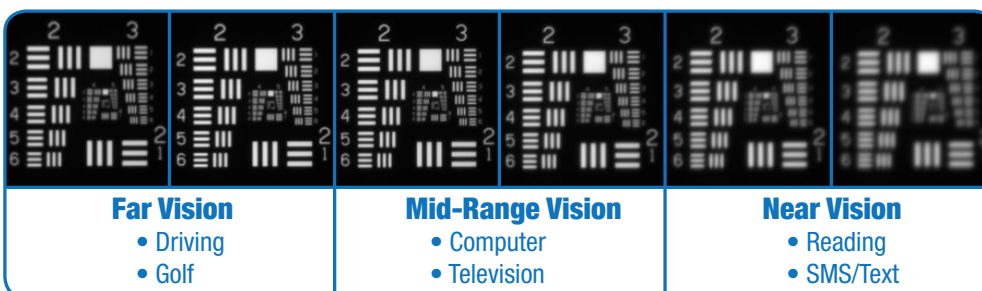

The IC-8™ Lens

Natural vision.
Simply liberating!

The Monofocal Lens

As the pictures below illustrate, a monofocal lens provides excellent far vision. However, mid-range and near vision are blurry, which is why glasses will likely be necessary to see clearly at these distances.

The Advanced IC-8 Lens

As illustrated below, the advanced IC-8 lens provides a clearer range of vision from near to far to give you greater freedom from glasses.

How does the IC-8 lens work?

Applying the same optical principles used in photography, the IC-8 lens takes the monofocal lens and adds a small mini-ring in the center. This mini-ring creates a pinhole effect, which extends your natural range of vision by funneling light through the center of the ring so that only focused light rays enter your eye.

The IC-8 Lens Advantages

- Provides you with a natural range of vision from near to far
- Gives you that mid-range vision to read your computer screen
- Liberates you from the constant need for eyeglasses