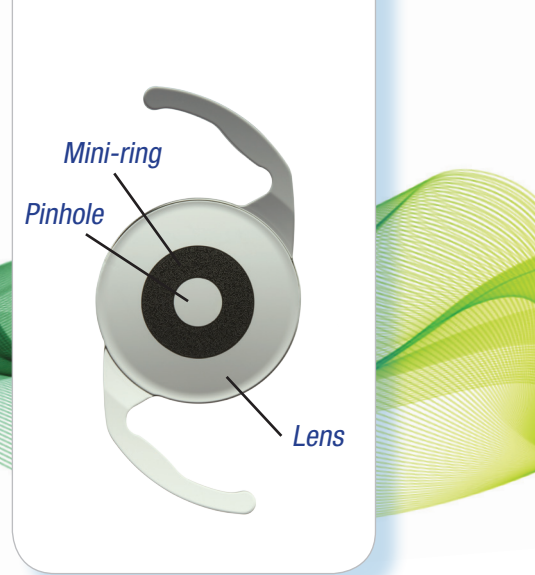

The IC-8™ Lens

Natural vision.
Simply liberating!

The Monofocal Lens

As the pictures below illustrate, a monofocal lens provides excellent far vision. However, mid-range and near vision are blurry, which is why glasses will likely be necessary to see clearly at these distances.

The Advanced IC-8 Lens

As illustrated below, the advanced IC-8 lens provides a clearer range of vision from near to far to give you greater freedom from glasses.

How does the IC-8 lens work?

Applying the same optical principles used in photography, the IC-8 lens takes the monofocal lens and adds a small mini-ring in the center. This mini-ring creates a pinhole effect, which extends your natural range of vision by funneling light through the center of the ring so that only focused light rays enter your eye.

The IC-8 Lens Advantages

- Provides you with a natural range of vision from near to far
- Gives you that mid-range vision to read your computer screen
- Liberates you from the constant need for eyeglasses