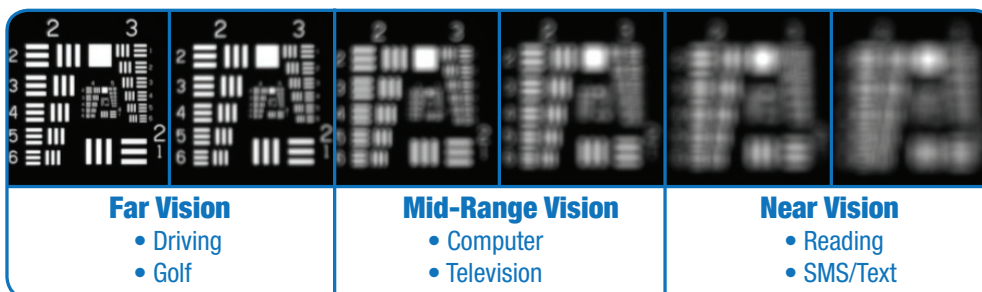

The IC-8™ Lens

Natural vision.
Simply liberating!

The Monofocal Lens

As the pictures below illustrate, a monofocal lens provides excellent far vision. However, mid-range and near vision are blurry, which is why glasses will likely be necessary to see clearly at these distances.

The Advanced IC-8 Lens

As illustrated below, the advanced IC-8 lens provides a clearer range of vision from near to far to give you greater freedom from glasses.

How does the IC-8 lens work?

Applying the same optical principles used in photography, the IC-8 lens takes the monofocal lens and adds a small mini-ring in the center. This mini-ring creates a pinhole effect, which extends your natural range of vision by funneling light through the center of the ring so that only focused light rays enter your eye.

The IC-8 Lens Advantages

- Provides you with a natural range of vision from near to far
- Gives you that mid-range vision to read your computer screen
- Liberates you from the constant need for eyeglasses